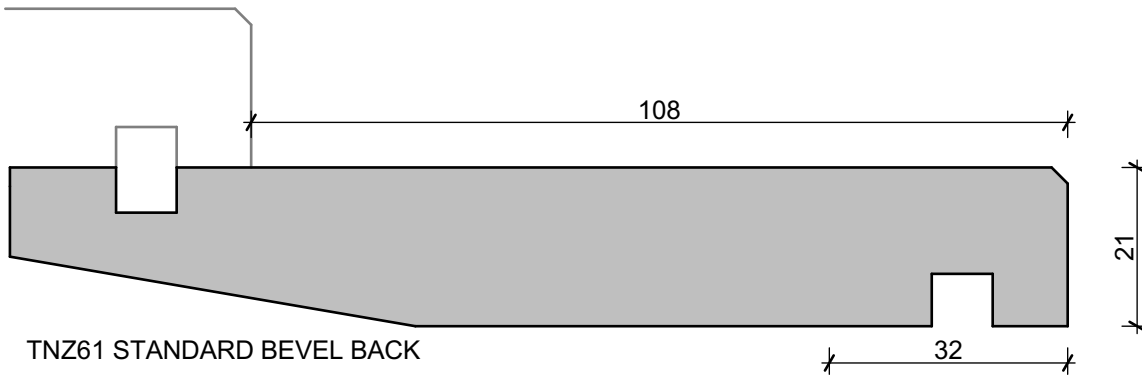

HORIZONTAL WEATHERBOARDS