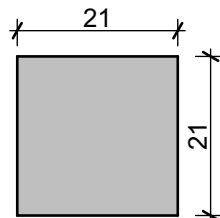

TNZ41 INTERNAL CORNER