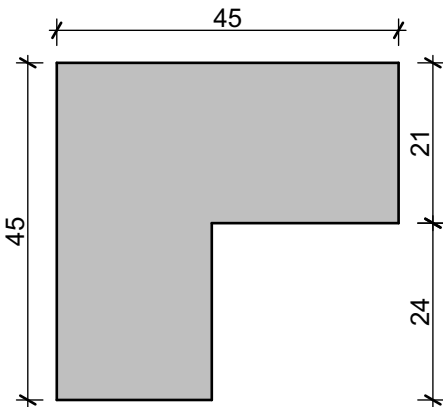

TNZ97 EXTERNAL CORNER