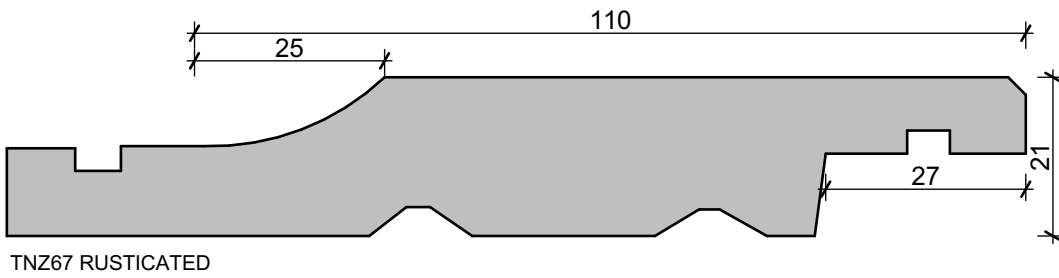

Horizontal Weatherboard