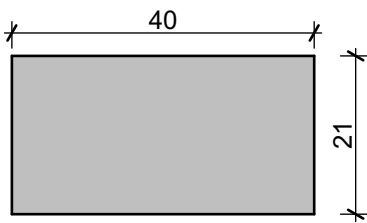

TNZ17 SCRIBER