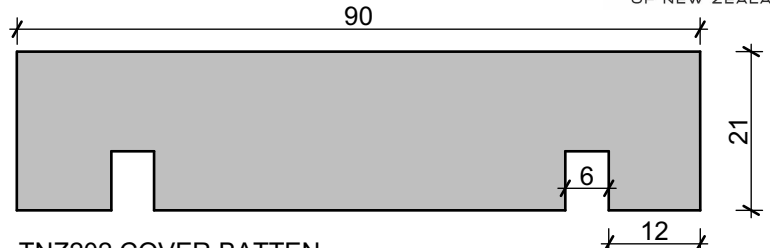

TIMBERS OF NZ WEATHERBOARD PROFILE CHART 2021

Vertical Weatherboard - Bandsawn or Dressed Face

TNZ51 VERTICAL SHIPLAP

TNZ55 VERTICAL SHIPLAP

TNZ58 VERTICAL SHIPLAP (Clears Grade only)

Board & Batten

TNZ123 BATTEN

TNZ120 BOARD

TNZ121 BOARD

Horizontal Weatherboard

TIMBERS
OF NEW ZEALAND

Exterior Moulding

TNZ201 COVER BATTEN

TNZ202 COVER BATTEN

TNZ17 SCRIBER