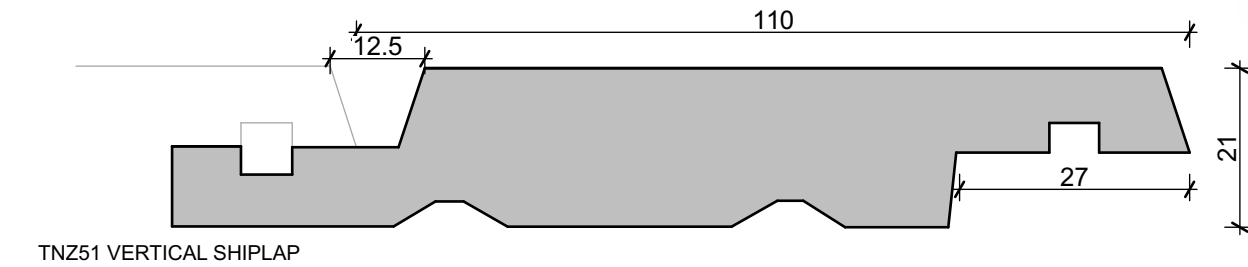

TIMBERS OF NZ WEATHERBOARD PROFILE CHART 2021

Vertical Weatherboard - Bandsawn or Dressed Face

TNZ51 VERTICAL SHIPLAP

TNZ55 VERTICAL SHIPLAP

TNZ58 VERTICAL SHIPLAP (Clears Grade only)

Board & Batten

TNZ123 BATTEN