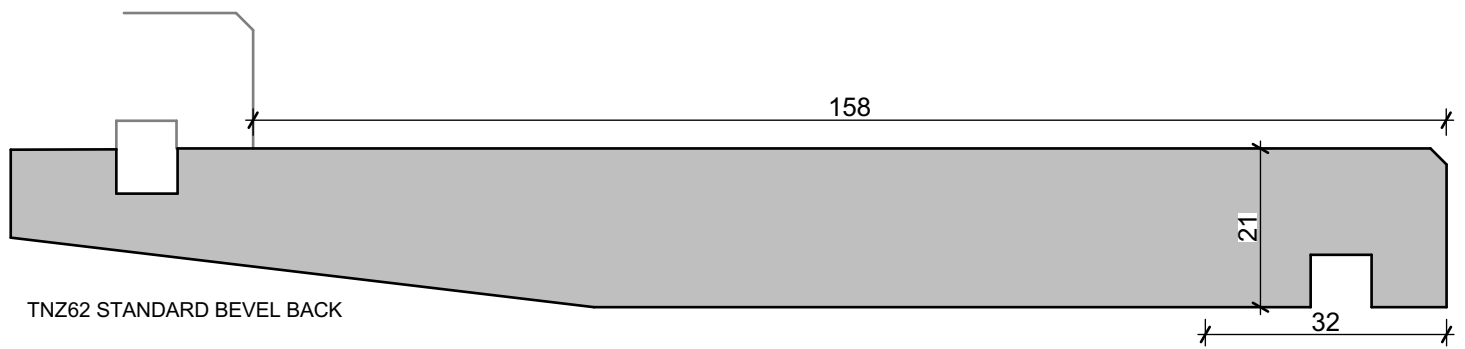

Horizontal Weatherboard