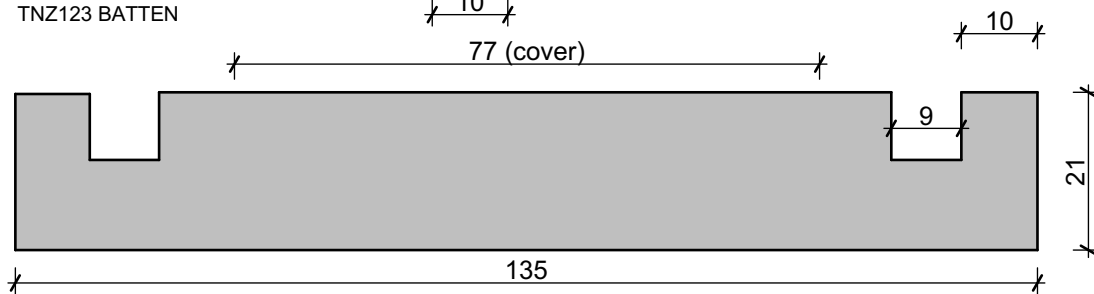

TIMBERS OF NZ WEATHERBOARD PROFILE CHART 2021

Vertical Weatherboard - Bandsawn or Dressed Face

TNZ51 VERTICAL SHIPLAP

TNZ55 VERTICAL SHIPLAP

TNZ58 VERTICAL SHIPLAP (Clears Grade only)

Board & Batten

TNZ123 BATTEN