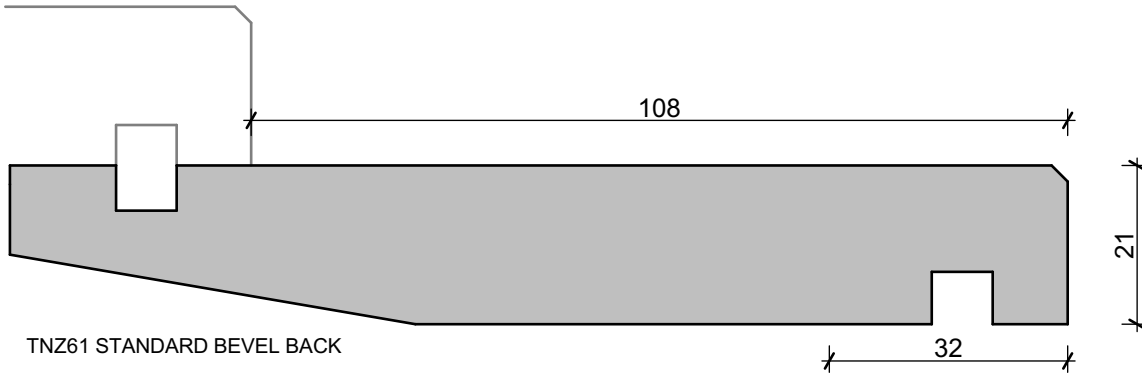

Horizontal Weatherboard