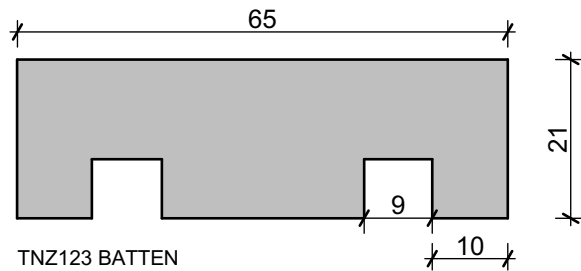

TIMBERS OF NZ WEATHERBOARD PROFILE CHART 2021

Vertical Weatherboard - Bandsawn or Dressed Face

TNZ51 VERTICAL SHIPLAP

TNZ55 VERTICAL SHIPLAP

TNZ58 VERTICAL SHIPLAP (Clears Grade only)

Board & Batten

TNZ123 BATTEN